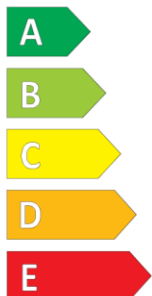

19"

ENERG

MICHELIN

977061

225/45R19 96 W

C1