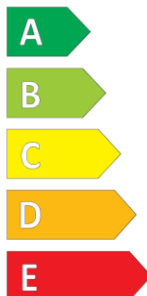

19"

ENERG

MICHELIN

977061

225/45R19 96 W

C1

B

A

2020/740

19"

ENERG

MICHELIN

512717

225/45R19 96 W

C1

A

B

2020/740